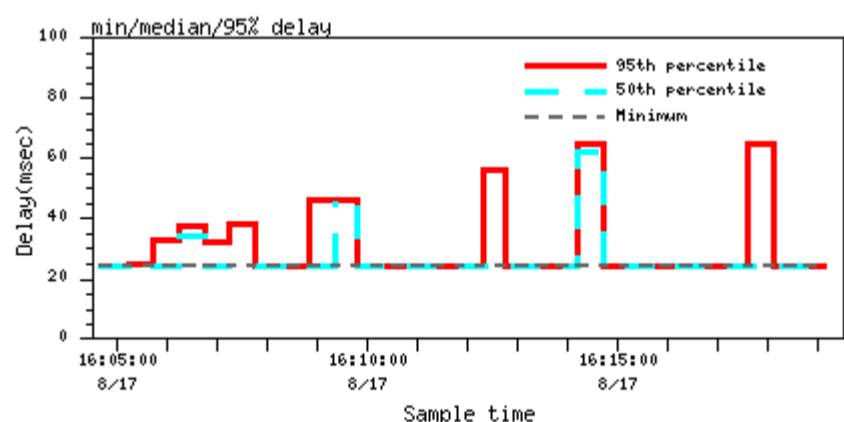

Other tests: [Abilene IPv6 One-Way Latency](#)

Abilene node information: [denver](#)

	Sender: denver	Receiver: denver
houston		
chicago		
sunnyvale		
seattle		

newyorkcity

atlanta

washingtondc

kansascity

indianapolis