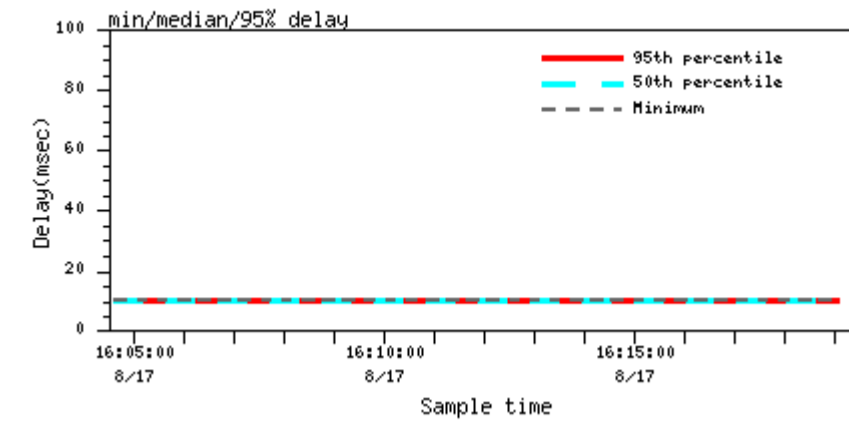

Other tests: [Abilene IPv6 One-Way Latency](#)

Abilene node information: [denver](#)

	Sender: denver	Receiver: denver
houston		
chicago		
sunnyvale		
seattle		

newyorkcity

atlanta

washingtondc

kansascity

indianapolis