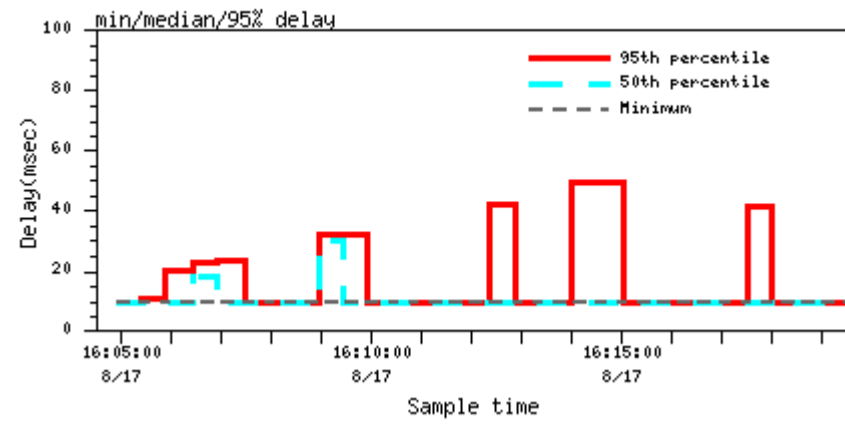

Other tests: [Abilene IPv6 One-Way Latency](#)

Abilene node information: [denver](#)

	Sender: denver	Receiver: denver
houston		
chicago		
sunnyvale		
seattle		

newyorkcity

atlanta

washingtondc

kansascity

indianapolis