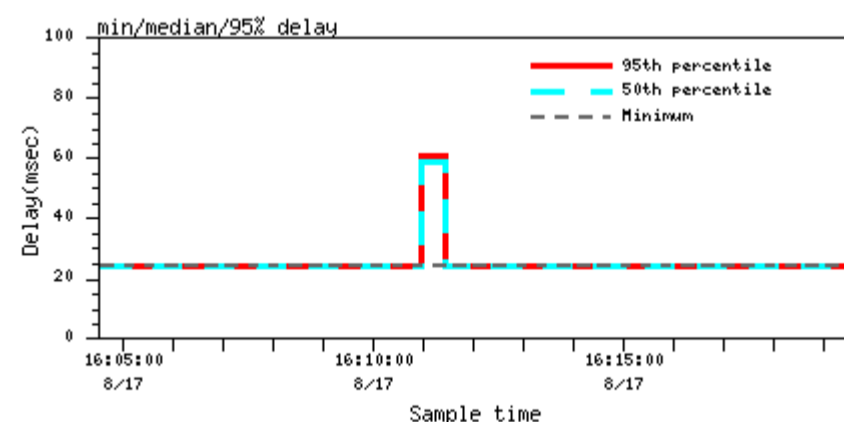

Other tests: [Abilene IPv6 One-Way Latency](#)

Abilene node information: [denver](#)

	Sender: denver	Receiver: denver
houston		
chicago		
sunnyvale		
seattle		

newyorkcity

atlanta

washingtondc

kansascity

indianapolis