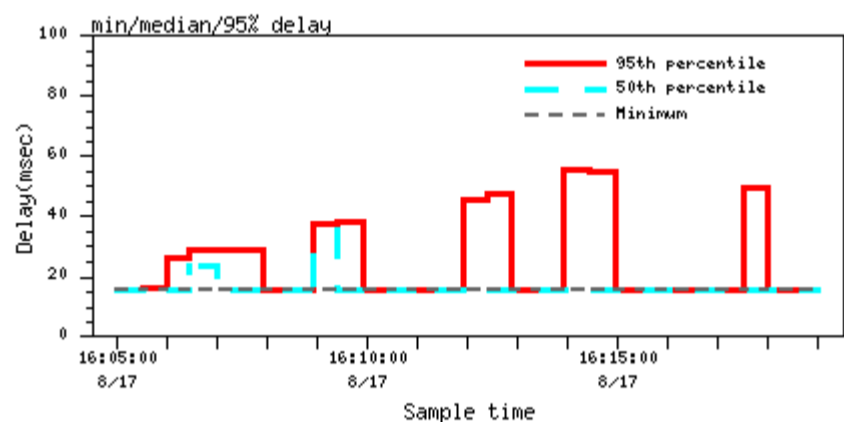

Other tests: [Abilene IPv6 One-Way Latency](#)

Abilene node information: [denver](#)

	Sender: denver	Receiver: denver
houston		
chicago		
sunnyvale		
seattle		

newyorkcity

atlanta

washingtondc

kansascity

indianapolis