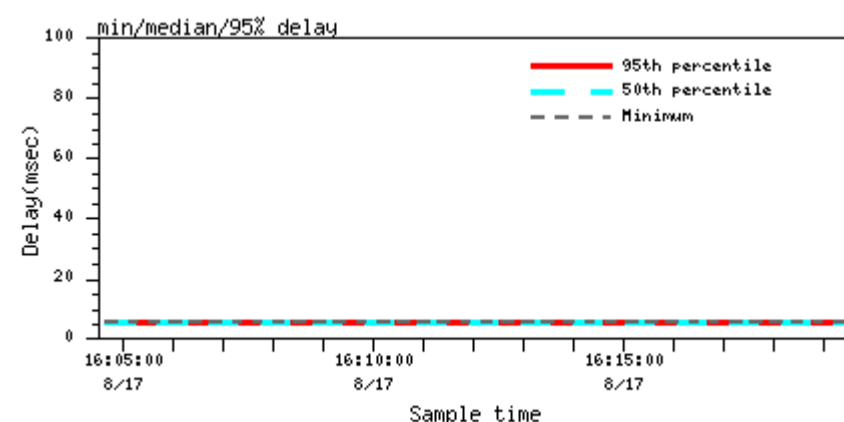

Other tests: [Abilene IPv6 One-Way Latency](#)

Abilene node information: [denver](#)

	Sender: denver	Receiver: denver
houston		
chicago		
sunnyvale		
seattle		

newyorkcity

atlanta

washingtondc

kansascity

indianapolis