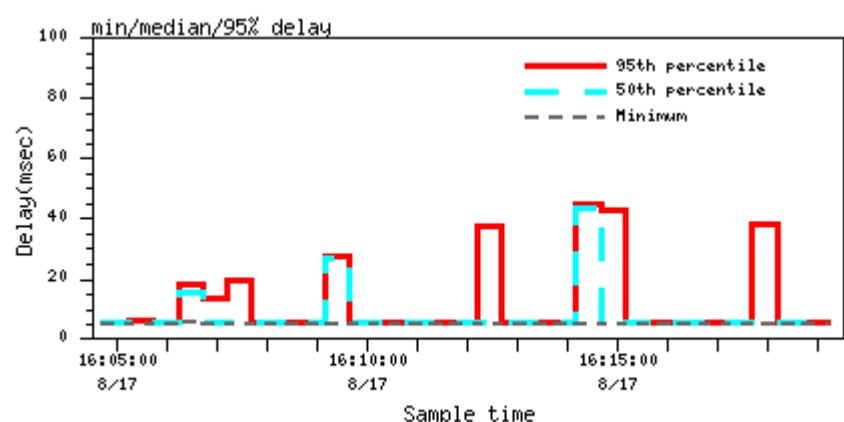

Other tests: [Abilene IPv6 One-Way Latency](#)

Abilene node information: [denver](#)

	Sender: denver	Receiver: denver
houston		
chicago		
sunnyvale		
seattle		

newyorkcity

atlanta

washingtondc

kansascity

indianapolis