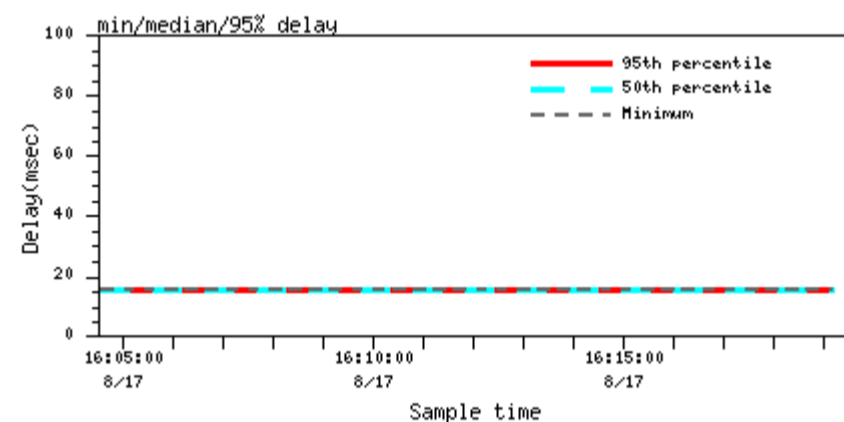

Other tests: [Abilene IPv6 One-Way Latency](#)

Abilene node information: [denver](#)

	Sender: denver	Receiver: denver
houston		
chicago		
sunnyvale		
seattle		

newyorkcity

atlanta

washingtondc

kansascity

indianapolis