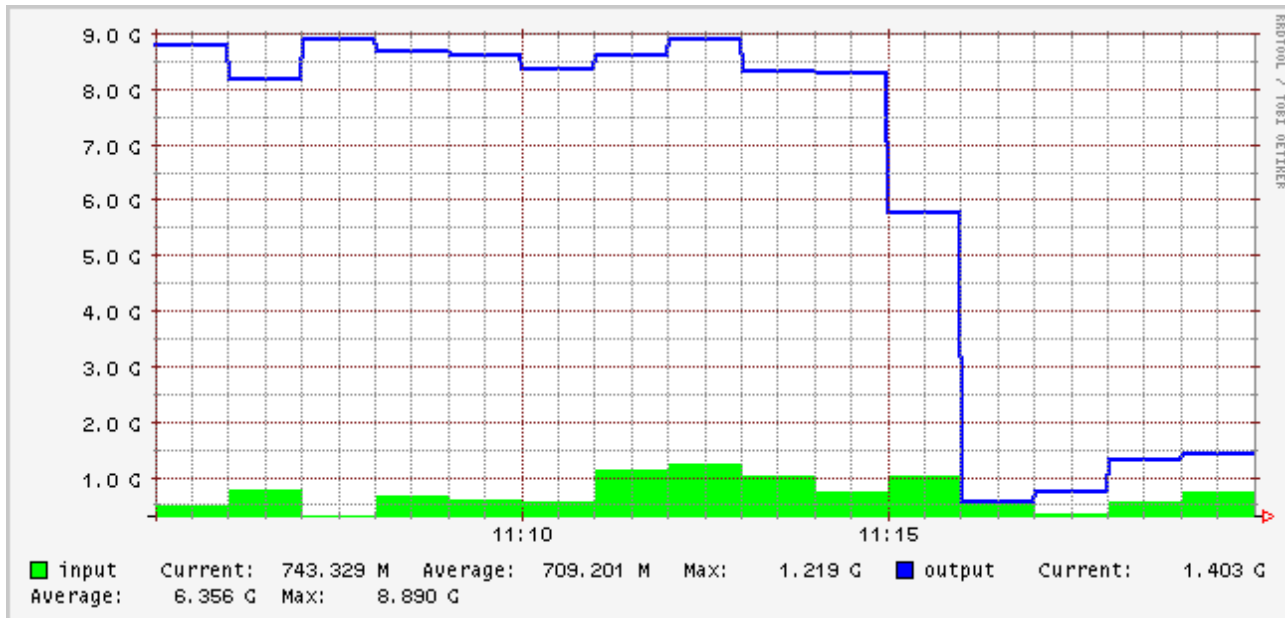

Custom Graphs for dnvr-kscy

SNAPP, written at [Indiana University](http://www.indiana.edu) by [Luke Fowler](http://www.indiana.edu/~lukefowler) for the [TransPAC project](http://www.indiana.edu/~transpac)
version 1.0 -- Summer, 2002.